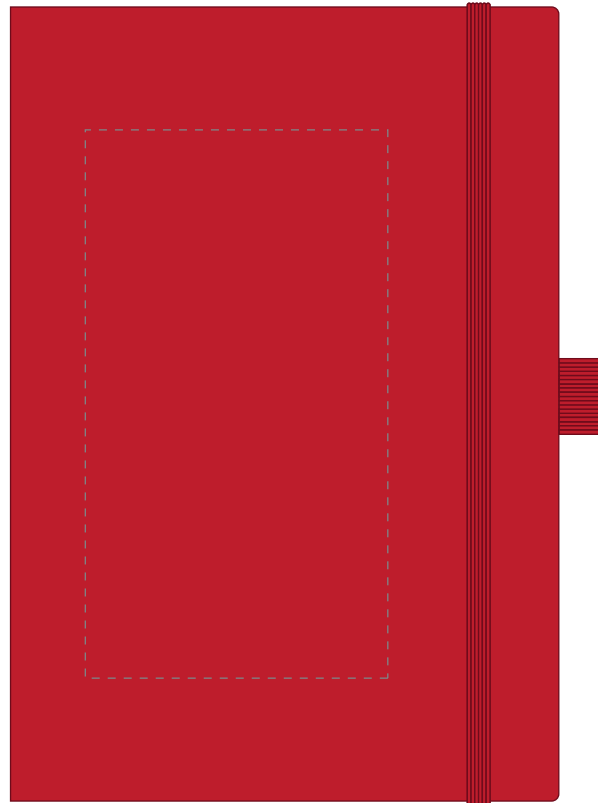

Your Ref:	Quantity:	Product Code: QS2445
Our Ref:	Version: 1	Product Colour: RED

PRINTING CONCERNS:**PRODUCT INFO:**

Please note that this product has Sustainability Markings that are not visible from this perspective

We stock this item in the following colours

**PANTONE REFERENCE(S)**

- Debossing/ Foil Blocking

ARTWORK SCALE 50%

- CENTRED TO PRINT AREA
- CENTRED TO NOTEBOOK

Product Image for visualisation
- colours may vary

The dashed line is to demonstrate print area and will not appear on your printed item

PLEASE NOTE:

- All colours including print and product are for visual purposes only and should not be regarded as the actual colour of the product and print.
- Some products may vary from batch to batch and may differ from previous orders.
- The colour and texture of a product can also have an effect on the final print colour.
- By approving this order we accept that you understand these terms.